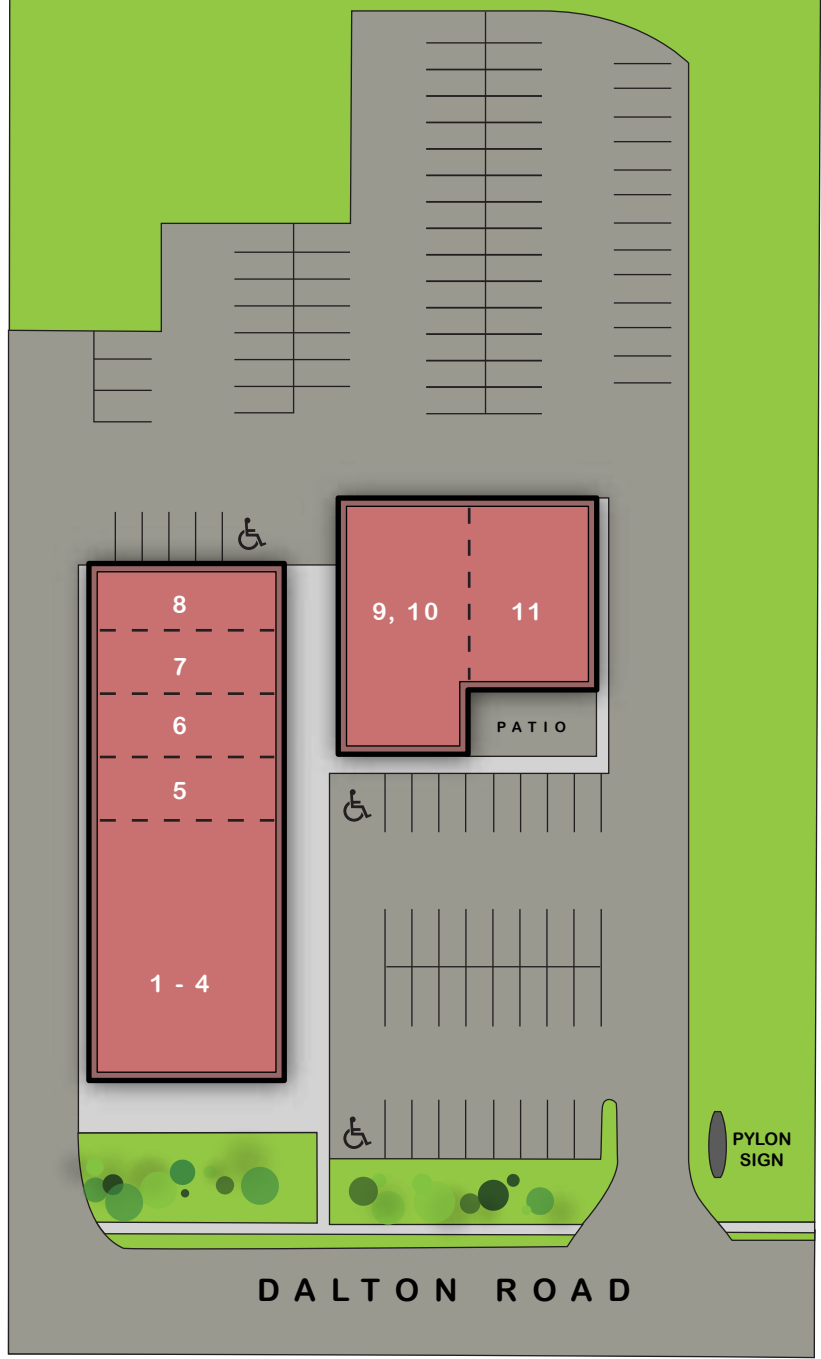

BLACK RIVER

Delmar Plaza
20865 Dalton Rd.
SUTTON, ON